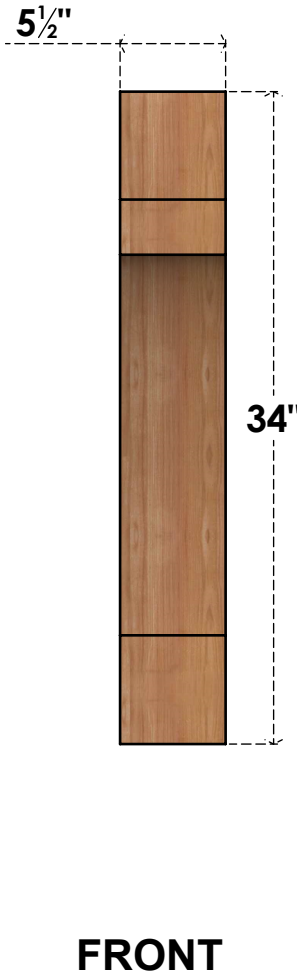

BRC06X22X34MRC00SWR

5 1/2"W X 22"D X 34"H MERCED SMOOTH BRACE, WESTERN RED CEDAR

EKENA MILLWORK
 2300 WEST MAIN ST.
 CLARKSVILLE, TX 75426
 TOLL FREE: 866-607-0453
 WWW.EKENAMILLWORK.COM

NOTES

1. INSTALLATION TO BE COMPLETED IN ACCORDANCE WITH MANUFACTURER'S SPECIFICATIONS.
2. DRAWING MAY NOT BE TO SCALE
3. THIS DRAWING IS INTENDED FOR DESIGN AND PLANNING PURPOSES ONLY.
4. ALL INFORMATION CONTAINED HEREIN WAS CURRENT AT THE TIME OF DEVELOPMENT BUT MUST BE REVIEWED AND APPROVED BY THE PRODUCT MANUFACTURER TO BE CONSIDERED ACCURATE.
5. PRODUCTS ARE NOT KILN DRIED. THIS ITEM IS UNIQUE AND WILL CONTAIN THE NATURAL VARIATIONS THAT THE WOOD SPECIES OFFERS. THIS MAY RESULT IN VARIATIONS UP TO 1/4"