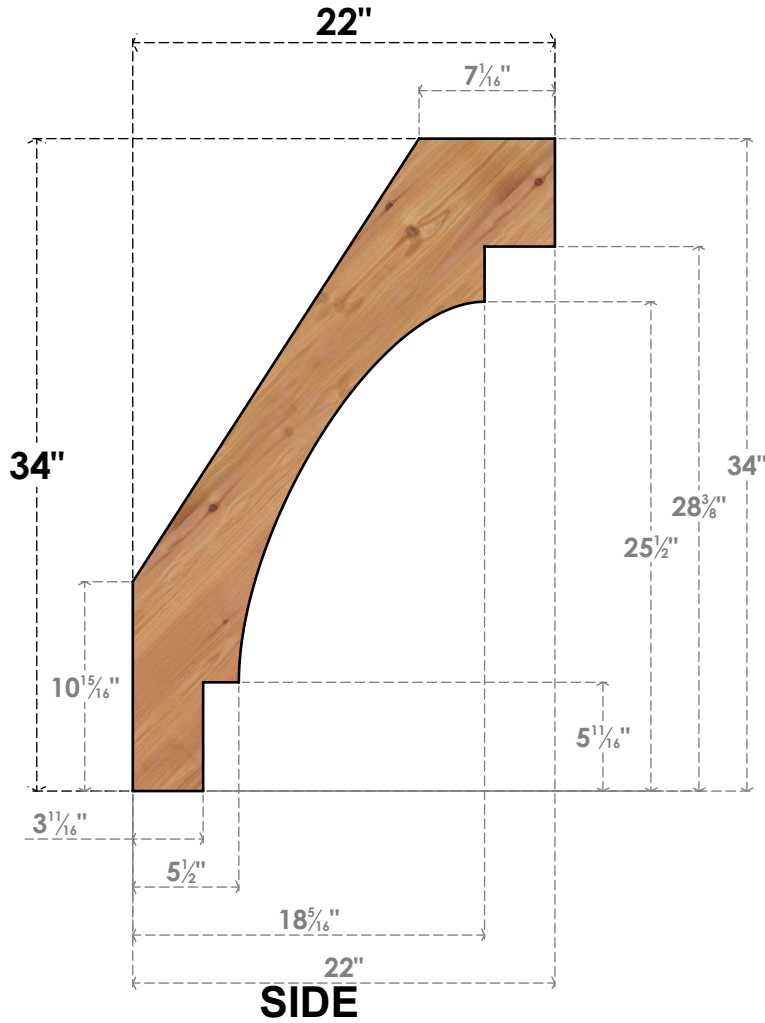

BRC06X22X34MRC00SWR

5 1/2"W X 22"D X 34"H MERCED SMOOTH BRACE, WESTERN RED CEDAR

EKENA MILLWORK
 2300 WEST MAIN ST.
 CLARKSVILLE, TX 75426
 TOLL FREE: 866-607-0453
 WWW.EKENAMILLWORK.COM

NOTES

1. INSTALLATION TO BE COMPLETED IN ACCORDANCE WITH MANUFACTURER'S SPECIFICATIONS.
2. DRAWING MAY NOT BE TO SCALE
3. THIS DRAWING IS INTENDED FOR DESIGN AND PLANNING PURPOSES ONLY.
4. ALL INFORMATION CONTAINED HEREIN WAS CURRENT AT THE TIME OF DEVELOPMENT BUT MUST BE REVIEWED AND APPROVED BY THE PRODUCT MANUFACTURER TO BE CONSIDERED ACCURATE.
5. PRODUCTS ARE NOT KILN DRIED. THIS ITEM IS UNIQUE AND WILL CONTAIN THE NATURAL VARIATIONS THAT THE WOOD SPECIES OFFERS. THIS MAY RESULT IN VARIATIONS UP TO 1/4"